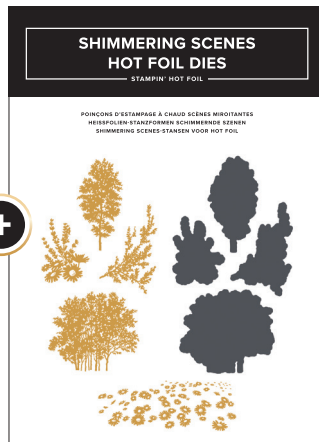

SHIMMERING SCENES BUNDLE • 170717 | ~~$58.00~~ $52.00

STAMP SET • 170058 | $20.00 • 5 stamps.
DIES • 170060 | $38.00
9 dies. Largest cutting die: 2-1/2" x 2-1/4" (6.4 x 5.7 cm).
Largest Hot Foil die: 2-1/2" x 2-1/4" (6.4 x 5.7 cm).