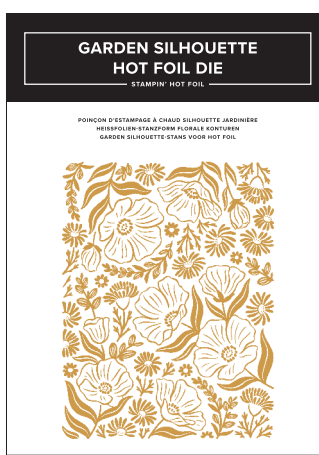

GARDEN SILHOUETTE
170041 | $37.00
1 die. Largest Hot Foil die:
4-3/4" x 6" (12.1 x 15.2 cm).