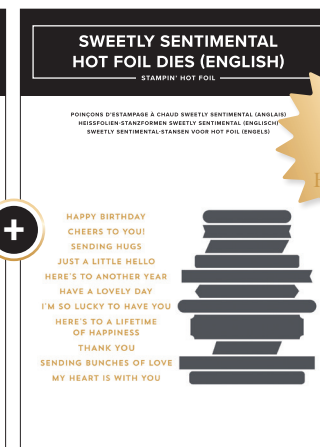

SWEETLY SENTIMENTAL BUNDLE • 170053 | ~~$63.00~~ $56.50

STAMP SET • 170050 | $30.00 • 11 stamps.
DIES • 170052 | $33.00
2 dies. Largest cutting die: 2-3/4" x 4" (7 x 10.2 cm).
Largest Hot Foil die: 2-5/8" x 3-7/8" (6.7 x 9.8 cm).

SAVE
10%
ON ALL
BUNDLES!