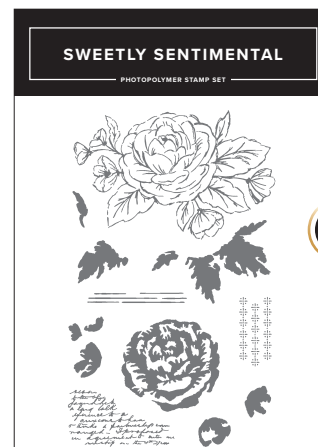

DECORATIVE MASKS • 170076 | \$14.00  
 4 masks. 5" x 6-5/8" (12.7 x 16.8 cm).  
 DIES • 170045 | \$36.00  
 8 dies. Largest cutting die: 4" x 4-1/2" (10.2 x 11.4 cm).  
 Largest Hot Foil die: 3-1/2" x 4-3/8" (8.9 x 11.1 cm).

ECHOES OF DETAIL BUNDLE • 170049 | ~~\$56.00~~ \$50.25

STAMP SET • 170046 | \$19.00 • 6 stamps.  
 DIES • 170048 | \$37.00  
 3 dies. Largest Hot Foil die: 2-7/8" x 4" (7.3 x 10.2 cm).

● Gold die artwork = Hot Foil dies ● Gray die artwork = cutting dies

**FLOURISH & FRAMES BUNDLE • 170061 | ~~\$66.00~~ \$59.25**

STAMP SET • 170062 | \$24.00 • 17 stamps.  
 DIES • 170064 | \$42.00  
 34 dies. Largest cutting die: 3" x 3-7/8" (7.6 x 9.8 cm).  
 Largest Hot Foil die: 2-7/8" x 3-13/16" (7.3 x 9.7 cm).