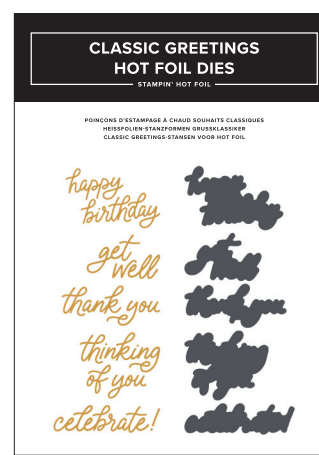

CLASSIC GREETINGS
170042 | $36.00
10 dies. Largest cutting die:
2-3/4" x 2-1/2" (7 x 6.4 cm).
Largest Hot Foil die:
2-3/4" x 2-5/8" (7 x 6.7 cm).