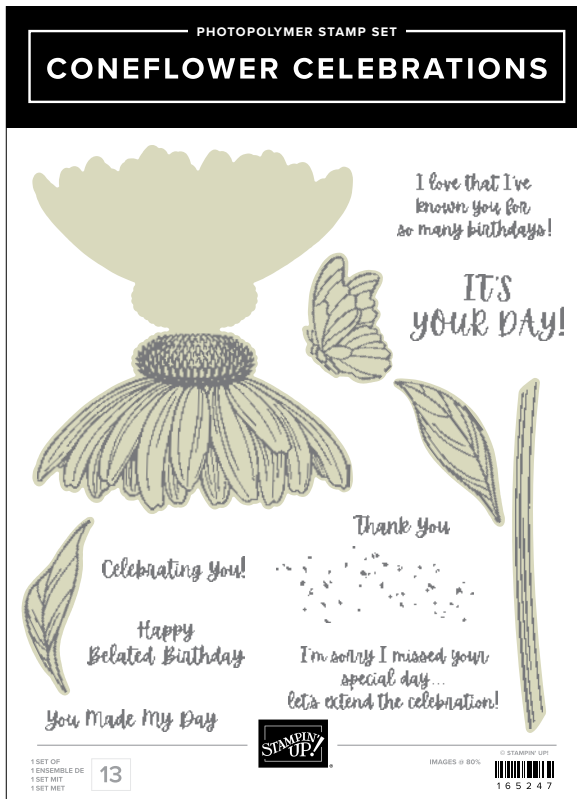

CONEFLOWER CELEBRATIONS STAMP SET
165247 | $24.00
13 photopolymer stamps.