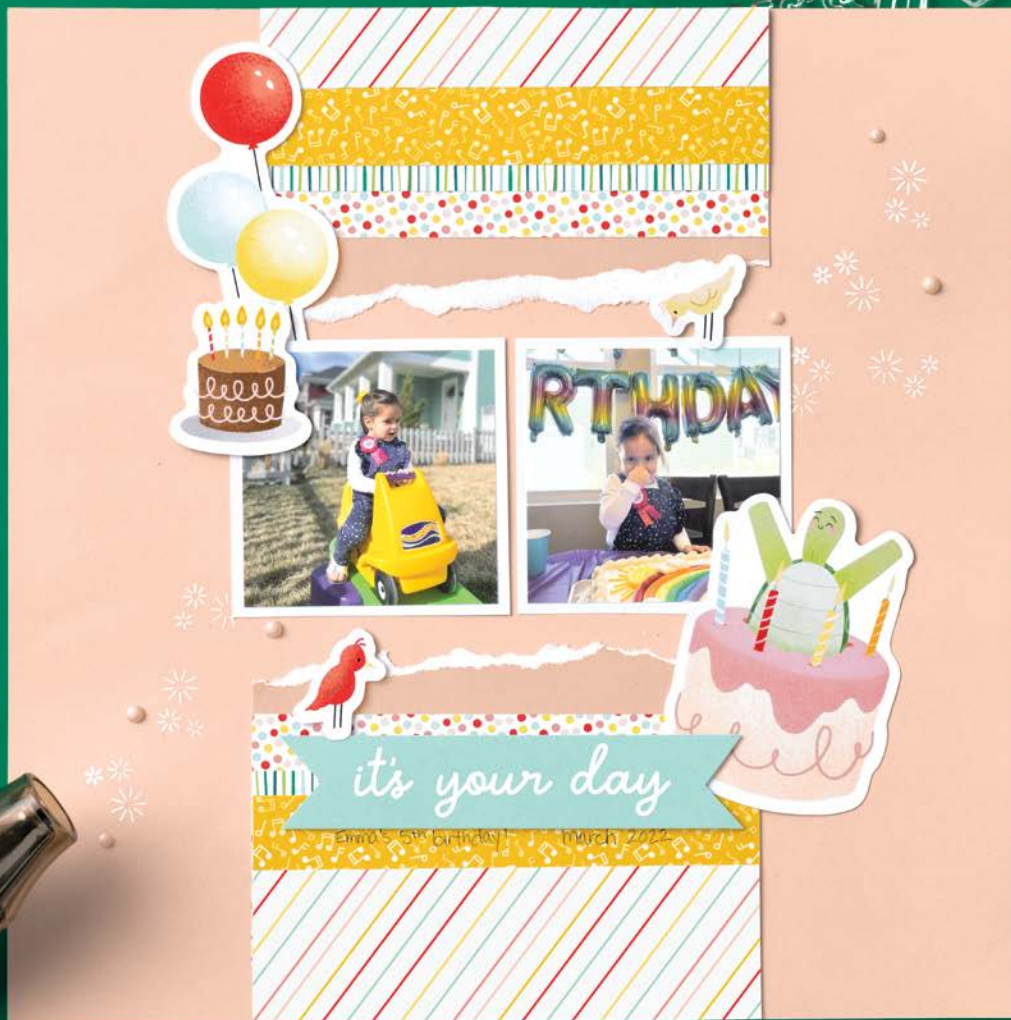

Turtle-y Sweet

Good Times
it's your day

POPPY PARADE

CRUSHED CURRY

GRANNY APPLE GREEN

GARDEN GREEN

SHADED SPRUCE

POOL PARTY