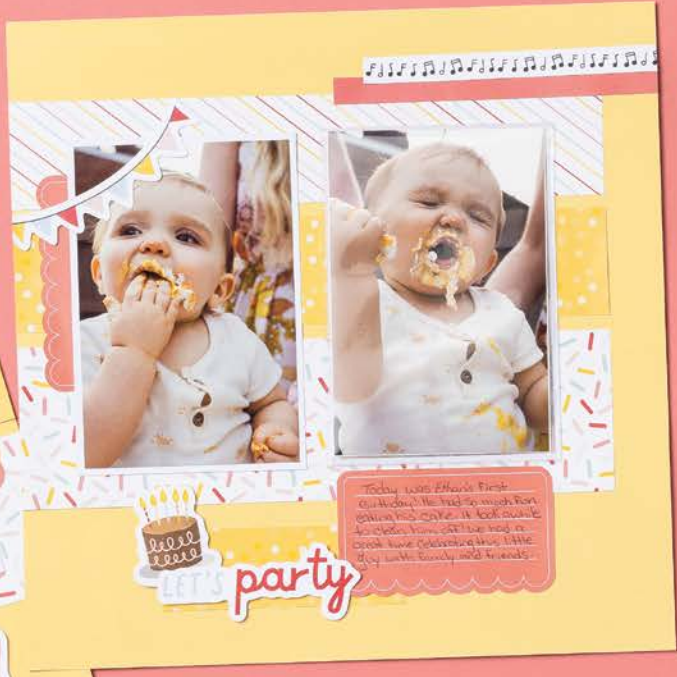

PAPER SNIPS SCISSORS • 103579 | \$12.00 (P. 103)

BONE FOLDER • 102300 | \$8.00 (P. 102)

Turtle-y Sweet

Flip Flaps allow for more photos, journaling, and fun!

SCRAPBOOKING WORKSHOP KIT

166710 | \$34.00

Makes three two-page 12" x 12" (30.5 x 30.5 cm) scrapbook spreads. Kit includes one of each item listed below. Coordinates with the Scrapbooking from Scratch products on p. 69.