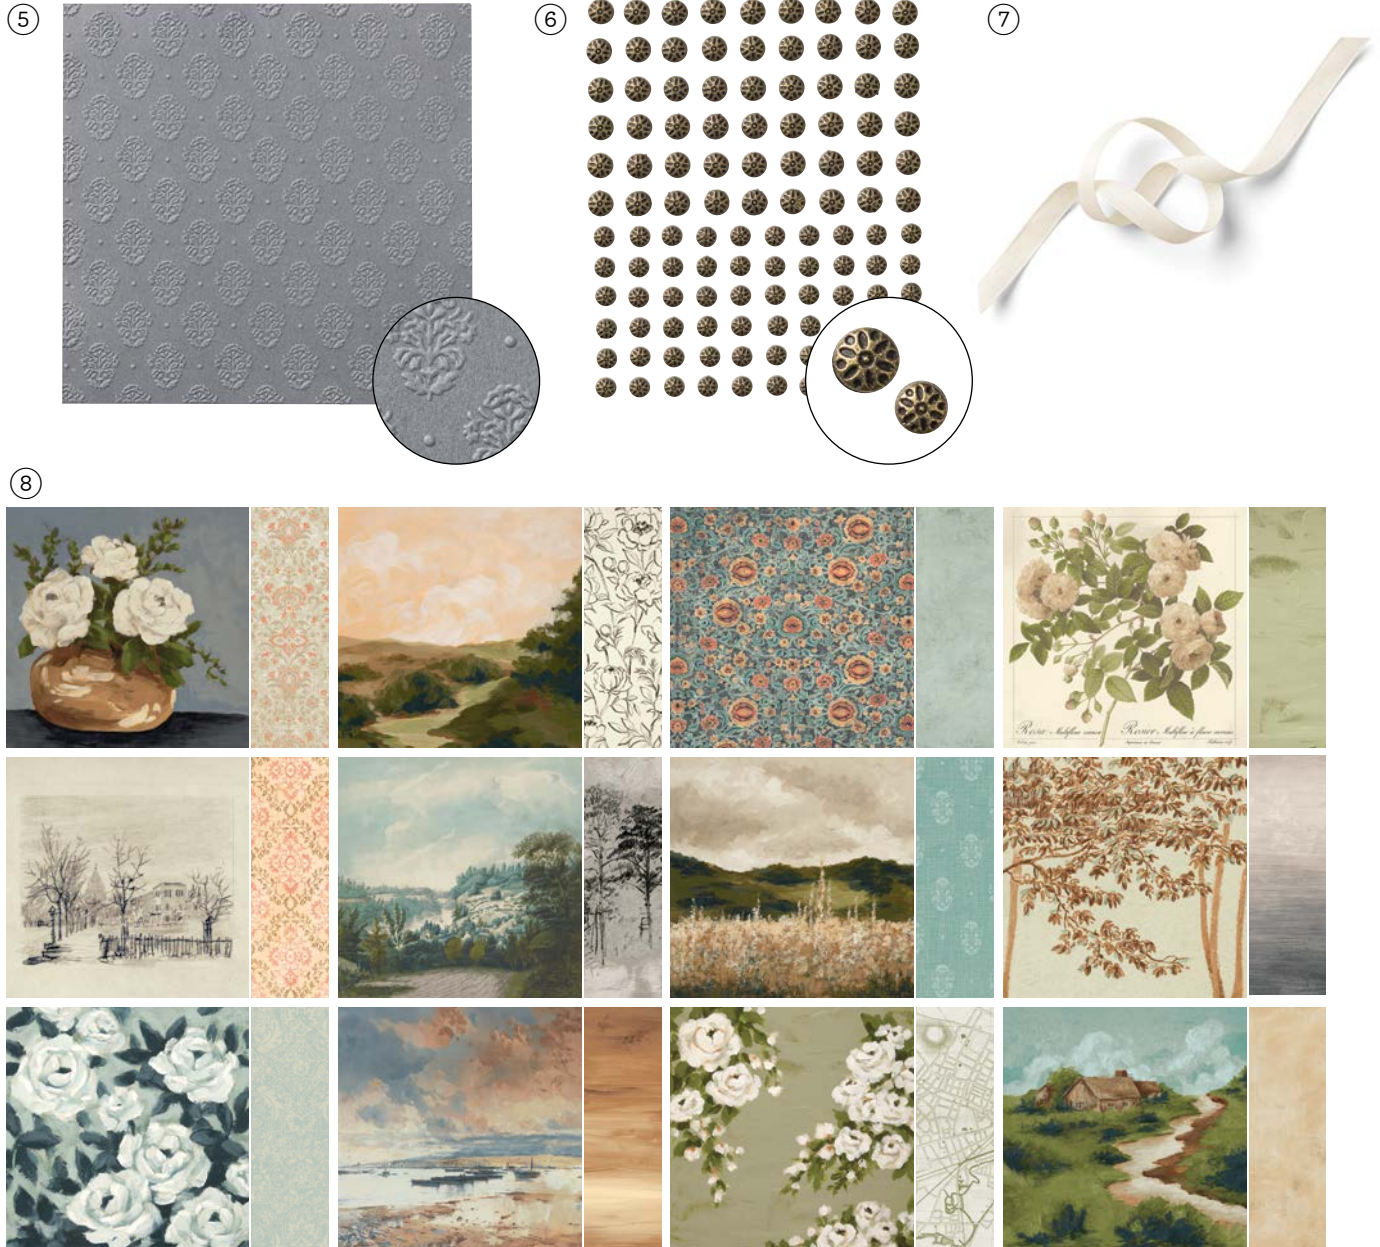

Beautiful Gallery

N SUITE COLLECTION

165217 | \$139.25 • **EN** **FR**

①

②

③

④

Suite collection includes one of each item listed below.