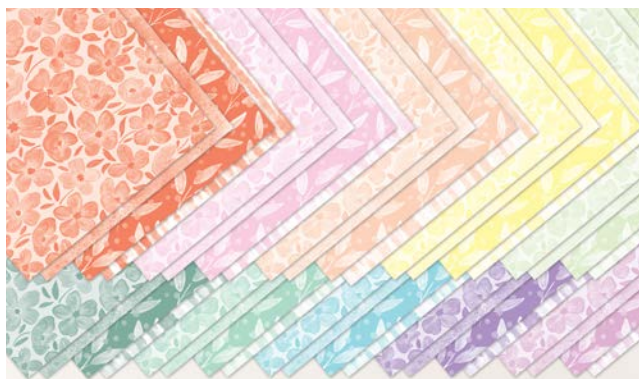

N SUBTLES 6" X 6" (15.2 X 15.2 CM)
DESIGNER SERIES PAPER • 165306 | $12.50
40 sheets: 2 each of 2 double-sided designs in 10 colors.
Calypso Coral, Bubble Bath, Petal Pink, Lemon Lolly,
Soft Sea Foam, Lost Lagoon, Pool Party, Balmy Blue,
Highland Heather, Fresh Freesia.