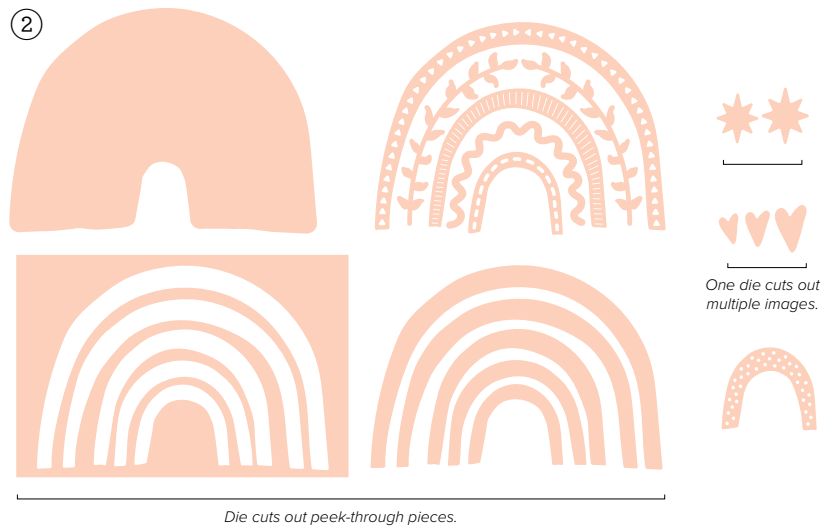

Boho Vibes Suite Collection

①

②

③

④

Suite collection includes one of each item listed below.

10% BUNDLED SAVINGS 1-2. SUNSHINE VIBES BUNDLE
165152 | $48.00 $43.00 • Stamp Set + Dies •

3. MUTED PALETTE DOTS • 165155 | $8.00 • P. 125

4. BOHO VIBES 6" X 6" (15.2 X 15.2 CM) DESIGNER SERIES PAPER • 165144 | $12.50 • P. 120

→ TO ORDER BUNDLE ITEMS INDIVIDUALLY

1. SUNSHINE VIBES STAMP SET
165146 | $18.00 • 11 photopolymer stamps •

2. SUNSHINE VIBES DIES • 165151 | $30.00
11 dies. Largest die: 3-3/4" x 2-3/4" (9.5 x 7 cm).