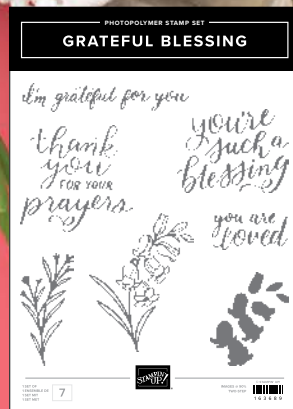

GRATEFUL BLESSING
163689 | $20.00
7 photopolymer stamps.