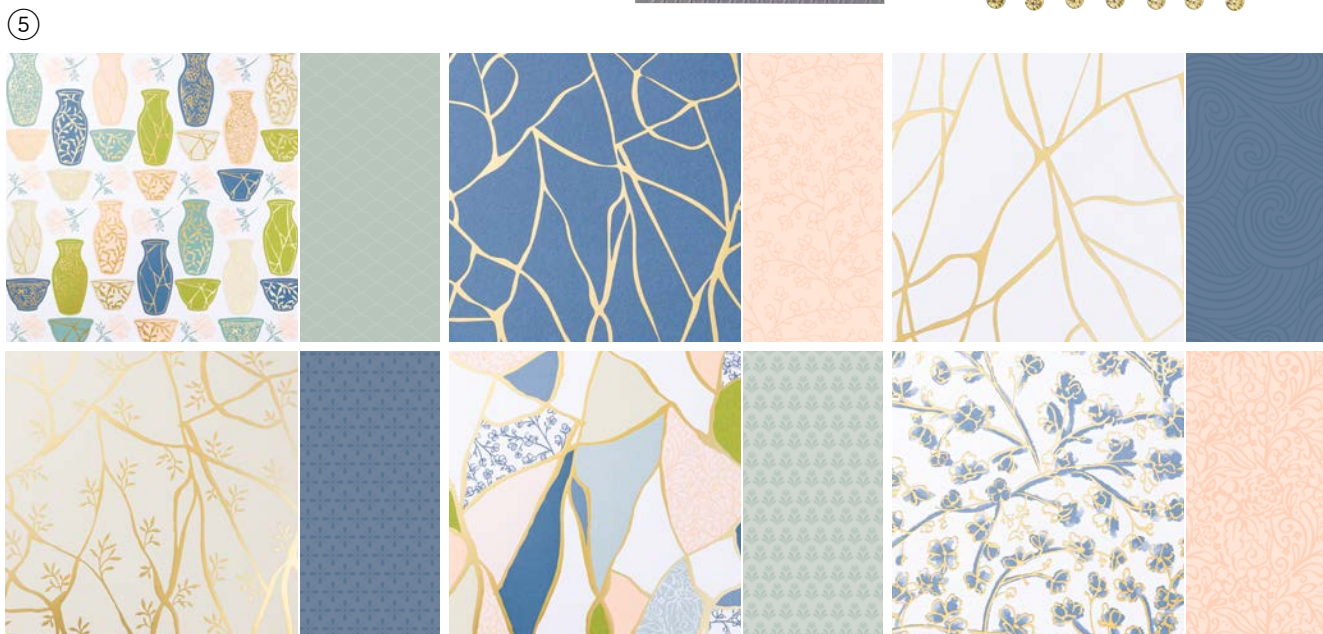

Suite collection includes one of each item listed below.

10% **BUNDLED SAVINGS** 1-2. **INSPIRING IMPERFECTIONS BUNDLE**
165167 | $47.00 $42.25 • Stamp Set + Dies •

3. JOINED TOGETHER 3D EMBOSSEING FOLDER
165170 | $10.00 • P. 109

4. FLOWER ACCENTS
165171 | $8.50 • P. 125

**5. KINTSUGI INSPIRATIONS 12" X 12" (30.5 X 30.5 CM)
SPECIALTY DESIGNER SERIES PAPER**
165159 | $16.50 • P. 117

→ **TO ORDER BUNDLE ITEMS INDIVIDUALLY**

1. **INSPIRING IMPERFECTIONS STAMP SET**
165161 | $19.00 • 11 photopolymer stamps •

2. **INSPIRING IMPERFECTIONS DIES**
165166 | $28.00
9 dies. Largest die: 2-7/8" x 1-5/16" (7.3 x 3.3 cm).