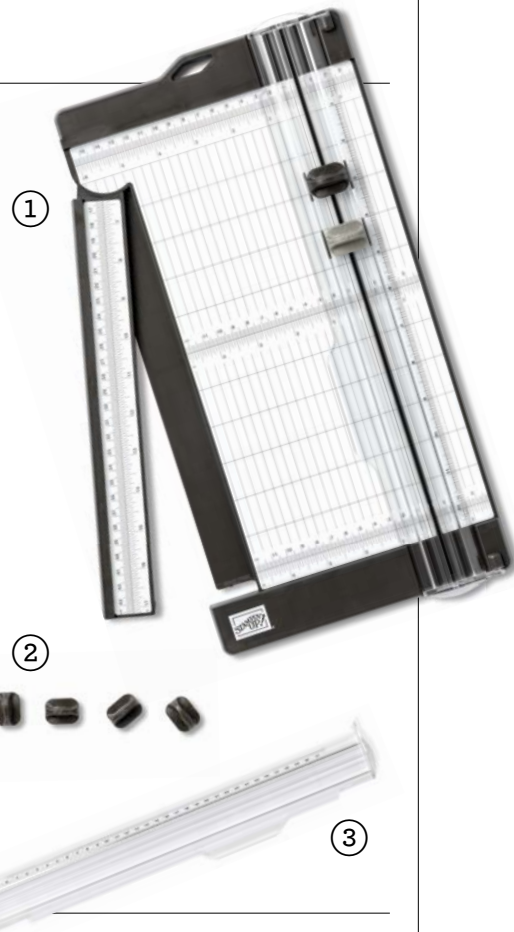

Q: I'VE ALREADY GOT THE PAPER SNIPS SCISSORS—DO I NEED A PAPER TRIMMER, TOO?

A: Absolutely! The Paper Trimmer and Paper Snips Scissors complement each other—one shouldn't replace the other. Paper Snips can be used on materials like ribbon while the Paper Trimmer is for paper only. The straight-edge guides and ruler makes precision cutting and scoring a piece of cake.

1. PAPER TRIMMER
152392 | $28.00

2. CUTTING BLADES MULTIPACK
152391 | $13.00
4 cutting blades.

3. PAPER TRIMMER METRIC BLADE GUIDE
154980 | $4.50

Swap out the imperial blade guide to craft in metric measurements.