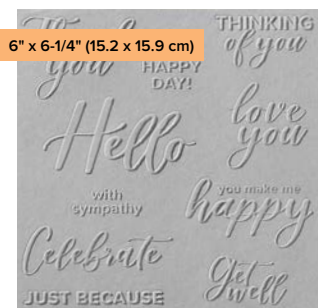

6" x 6-1/4" (15.2 x 15.9 cm)

THOUGHTFUL MOMENTS HYBRID • 162927 | $38.00

1 embossing folder: 6" x 6-1/4" (15.2 x 15.9 cm).
10 dies. Largest die: 5-3/4" x 5-3/4" (14.6 x 14.6 cm) • **EN** **FR**