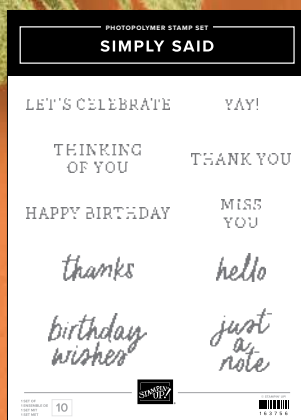

SIMPLY SAID
163756 • $17.00
10 photopolymer stamps
[EN] [FR]