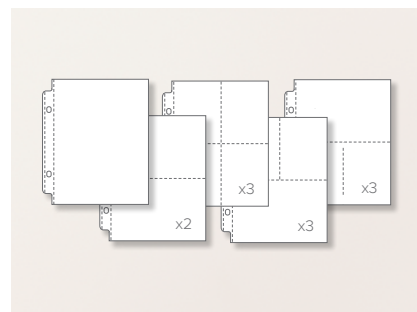

VARIETY PACK 6" X 8" (15.2 X 20.3 CM) PHOTO POCKET PAGES
144205 | $6.25

12 pages in 5 designs. Use with 6" x 8" (15.2 x 20.3 cm) albums.