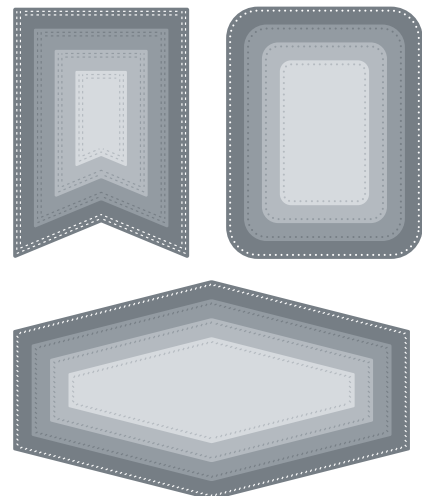

MINI ALPHABET DIES • 162934 | $31.00
3 dies. Largest die: 2-7/8" x 5-3/16" (7.3 x 13.2 cm).

NESTED ESSENTIALS DIES • 161597 | $34.00
12 dies. Largest die: 2-13/16" x 4-7/8" (7.1 x 12.4 cm).