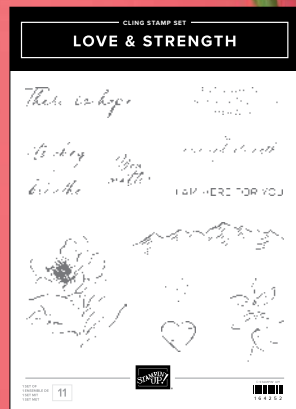

LOVE & STRENGTH
164252 | $23.00
11 cling stamps • EN FR