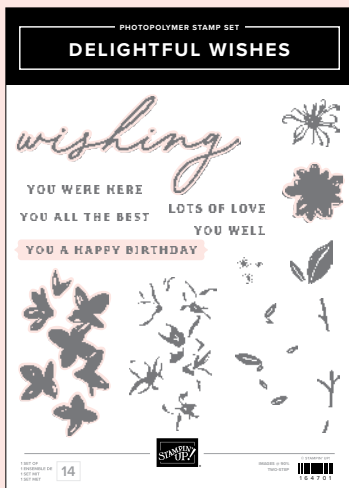

One die cuts out multiple images.

DELIGHTFUL WISHES • 164701 | $20.00
14 photopolymer stamps • **EN FR**