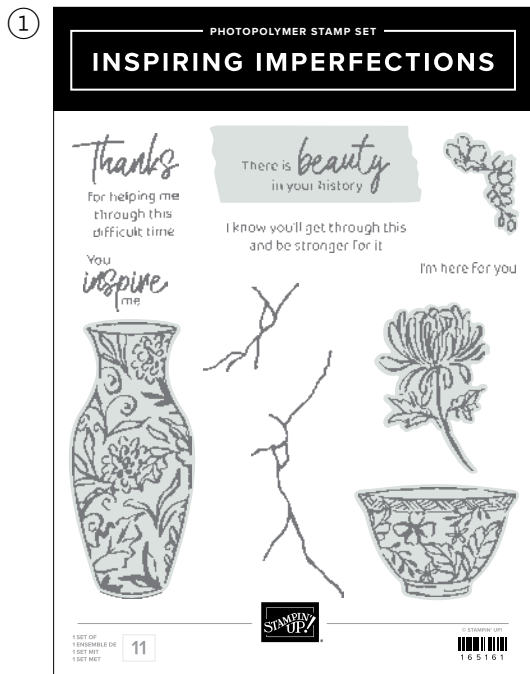

Suite collection includes one of each item listed below.

10% **BUNDLED SAVINGS** 1-2. **INSPIRING IMPERFECTIONS BUNDLE**
165167 | $47.00 $42.25 • Stamp Set + Dies •

3. JOINED TOGETHER 3D EMBOSSEING FOLDER
165170 | $10.00 • P. 109

4. FLOWER ACCENTS
165171 | $8.50 • P. 125

**5. KINTSUGI INSPIRATIONS 12" X 12" (30.5 X 30.5 CM)
SPECIALTY DESIGNER SERIES PAPER**
165159 | $16.50 • P. 117

→ **TO ORDER BUNDLE ITEMS INDIVIDUALLY**

1. **INSPIRING IMPERFECTIONS STAMP SET**
165161 | $19.00 • 11 photopolymer stamps •

2. **INSPIRING IMPERFECTIONS DIES**
165166 | $28.00
9 dies. Largest die: 2-7/8" x 1-5/16" (7.3 x 3.3 cm).