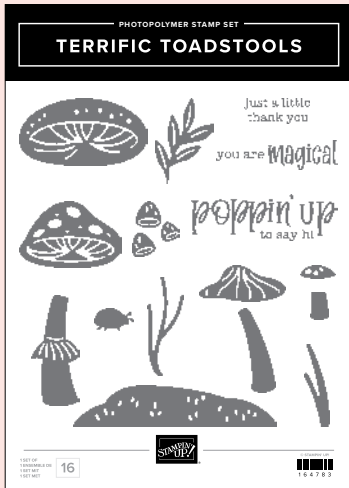

TERRIFIC TOADSTOOLS • 164783 | $19.00
16 photopolymer stamps • **EN FR**

TERRIFIC TOADSTOOLS BUILDER PUNCH • 164789 | $26.00
Assembled image: 1-13/16" x 15/16" (4.5 x 2.3 cm).