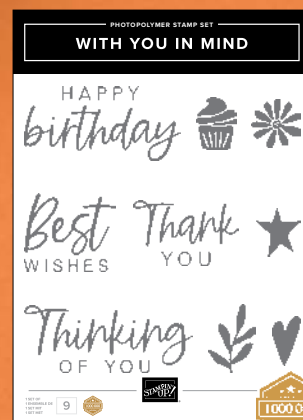

WITH YOU IN MIND
164747 • $20.00
9 photopolymer stamps
[EN] [FR] • Inspired by Million Sales Achiever Julie Davison