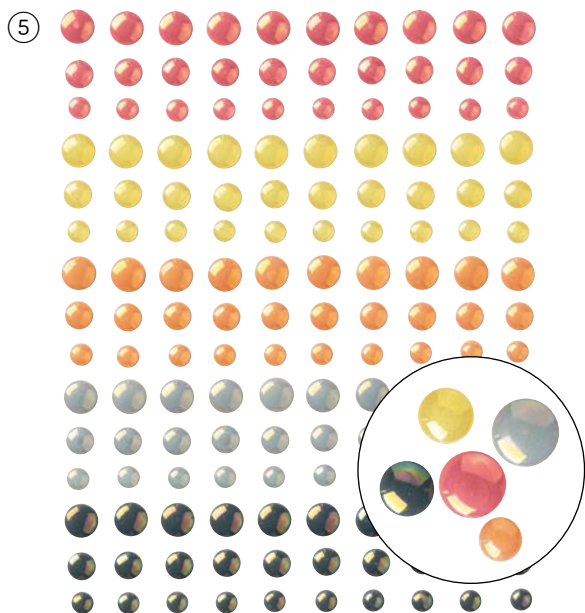

①

②

③

④

6

Suite collection includes one of each item listed below.

10% BUNDLED SAVINGS 1-2. PRETTY FLORALS BUNDLE

165179 | \$56.00 \$50.25
Stamp Set + Dies