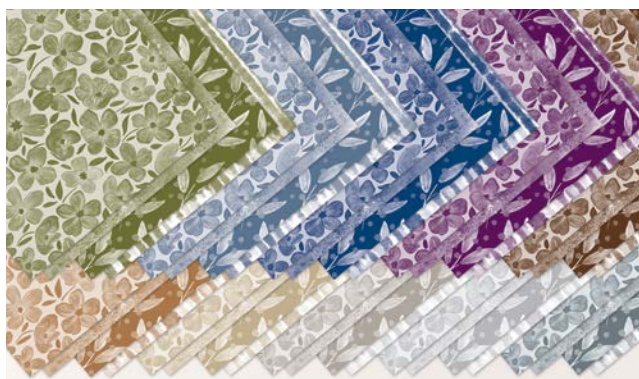

N NEUTRALS 6" X 6" (15.2 X 15.2 CM)
DESIGNER SERIES PAPER • 165303 | $12.50
40 sheets: 2 each of 2 double-sided designs in 10 colors.
Mossy Meadow, Misty Moonlight, Night of Navy, Blackberry
Bliss, Early Espresso, Pecan Pie, Crumb Cake,
Gray Granite, Smoky Slate, Basic Gray.