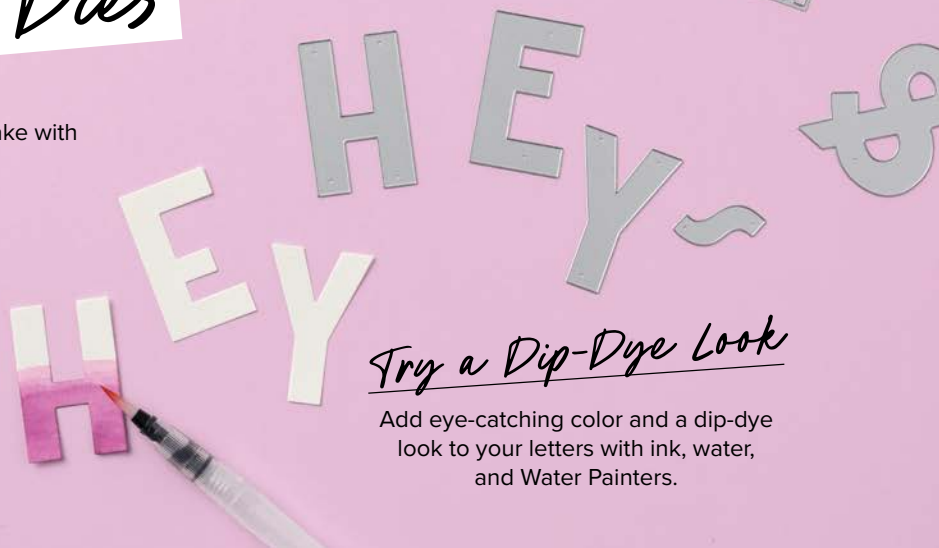

TO THE POINT LABEL
164568 • \$25.00

KEEPING TABS
163538 • \$25.00

SWEETEST STAR
164097 • \$25.00

Customize & Personalize with Dies

Personalize your project with accents you make with letters, shapes, and fun techniques.

Try a Dip-Dye Look

Add eye-catching color and a dip-dye look to your letters with ink, water, and Water Painters.

Stencil It

The negative space left by a die cut makes a great stencil—just place it on your project and add color.