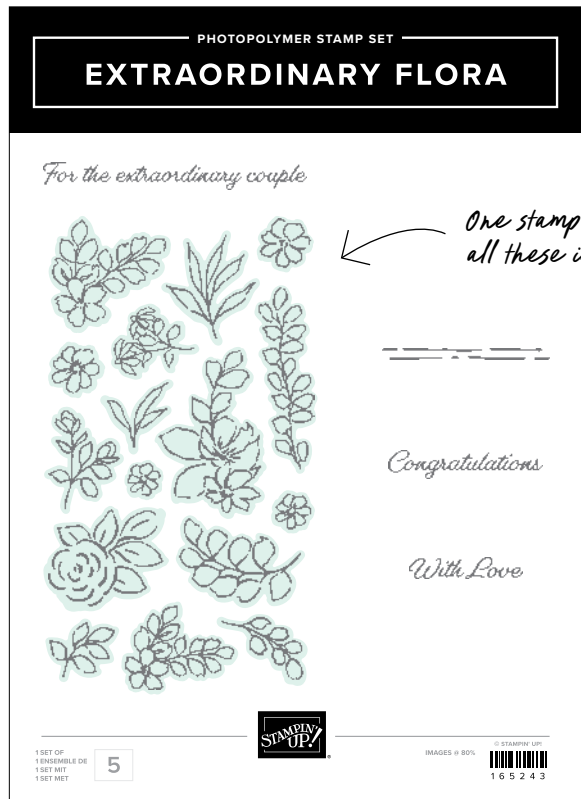

One stamp makes all these images!