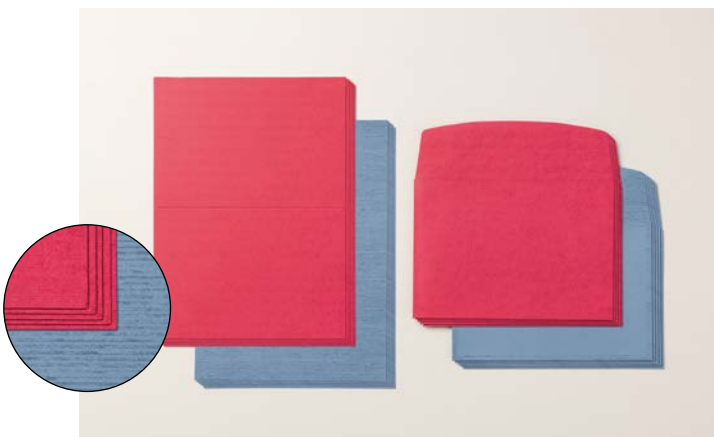

N TEXTURED STRIPES MIX & MATCH CARDS & ENVELOPES
165357 | $10.00

10 card bases and envelopes: 5 each of 2 designs.
Folded card size: 4-1/4" x 6-1/4" (10.8 x 15.9 cm).
Real Red, Misty Moonlight.