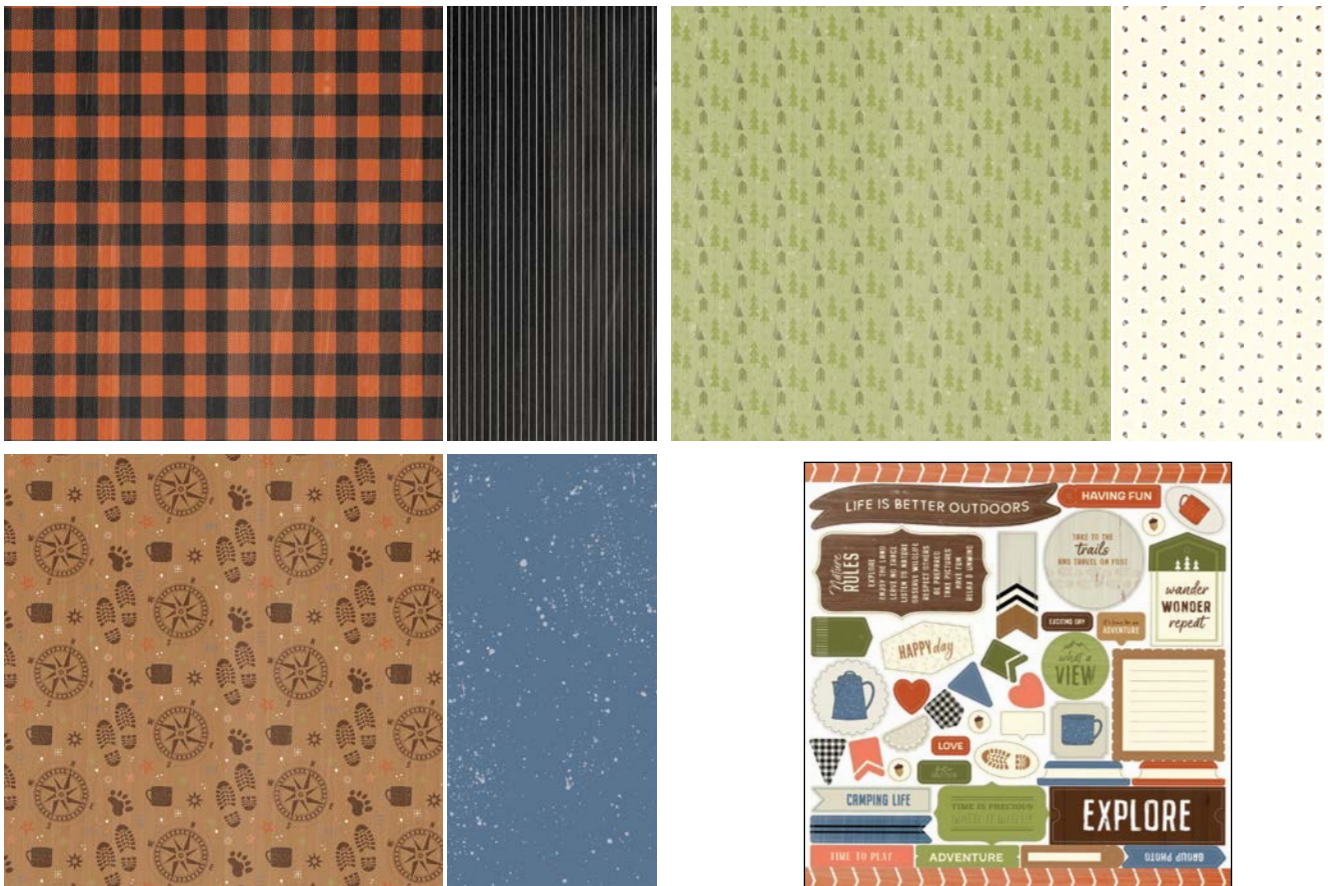

WEEKEND ADVENTURES 12" X 12" (30.5 X 30.5 CM) DESIGNER SERIES PAPER & STICKER SHEET
167314 | $17.00

13 sheets: 4 each of 3 double-sided designs and 1 sticker sheet.
Colors: Basic Black, Cajun Craze, Misty Moonlight, Old Olive, Pecan Pie, Very Vanilla.