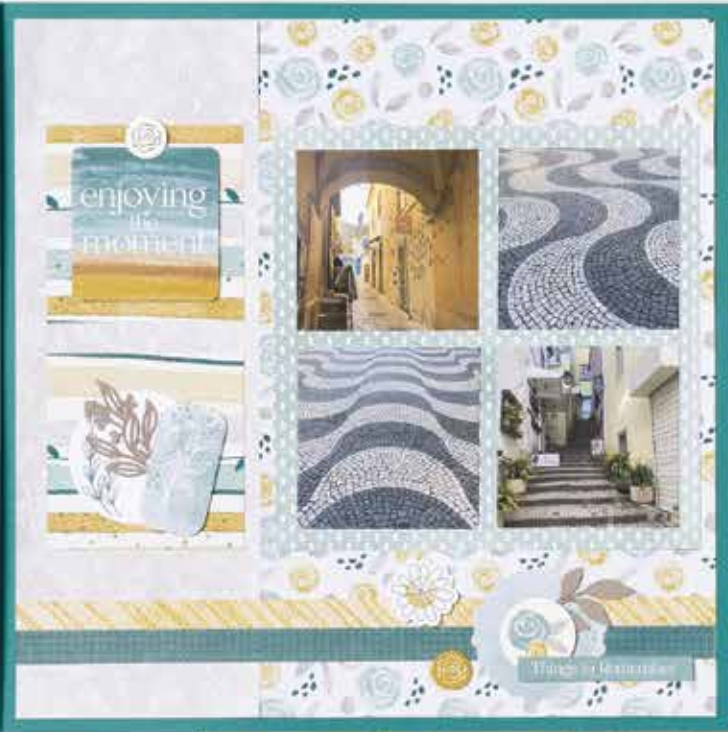

Add color to precut pieces with ink and a Blending Brush.