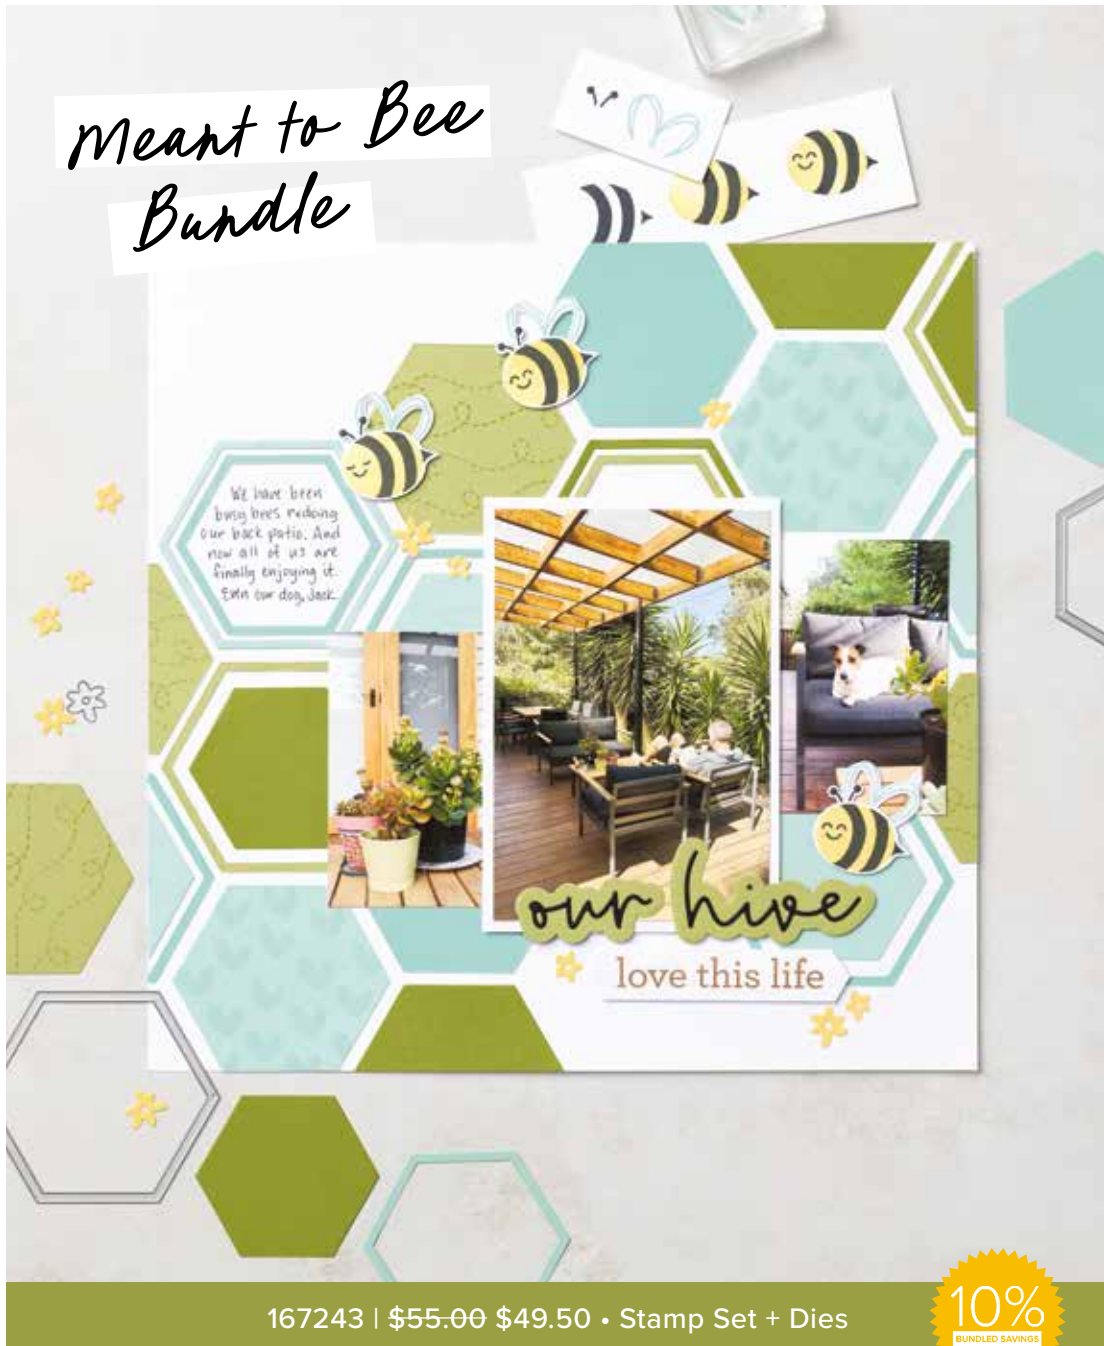

Meant to Bee Bundle

167243 | $55.00 $49.50 • Stamp Set + Dies