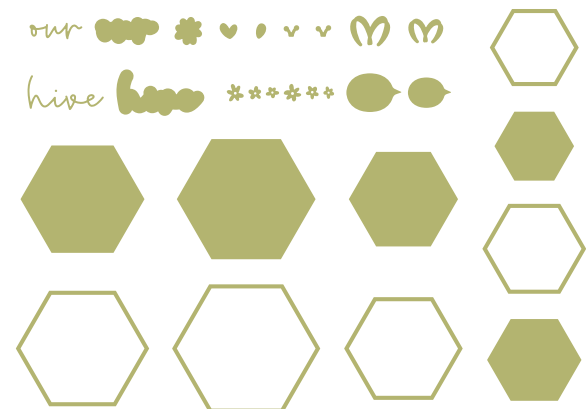

MEANT TO BEE DIES • 166582 | $35.00
24 dies. Largest die: 5" x 4-3/8" (12.7 x 11.1 cm).