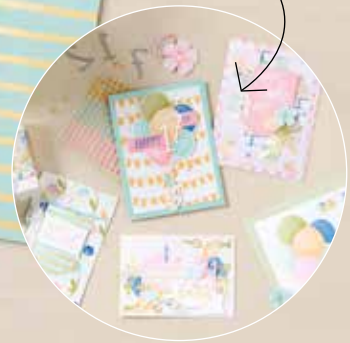

Wildflower Celebrations

These products coordinate with the Wildflower Birthday Suite Collection (JA p. 42)!

[JA P. 43]
BIRTHDAY CELEBRATION DIES
164598 | $27.00

PRETTY IN PINK

PEACH PIE

OLD OLIVE

SOFT SEA FOAM

POOL PARTY

BLUEBERRY BUSHEL