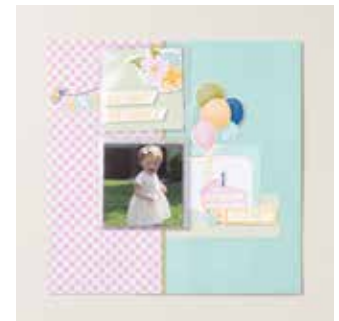

Scan this QR code to see Flip Flaps in action.