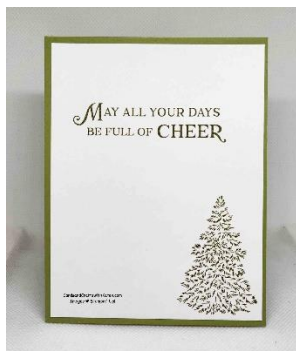

October 2024 Sunday Stamper Projects

Cardsandcraftswithkaren.com
Karen Thomas, Independent Stampin' Up! Demonstrator

Featured Products this Month:

Painted Trees 3D Embossing Folder - #164026

Season of Elegance Specialty Designer Series Paper - #164144

Regal Winter Designer Series Paper - #164156

Regal Distressed Patterns Specialty Designer Series Paper - #164037

Merry Christmas Card (left):

- Cherry Cobbler card stock base - 4 ¼" x 11", scored at 5 ½"
- Season of Elegance Specialty Designer Series Paper card stock mat 4" x 5 ¼"
- Gold Foil 2 ¼" x 5 ¼" run through Die Cut Machine using the Painted Trees 3D Embossing Folder, add directly to card front or using Stampin' Dimensionals
- Basic White scrap about ½" x 4" to stamp greeting from Reindeer Fun stamp set in Cherry Cobbler ink and added to card front, either directly or with Stampin' Dimensionals
- Inside of the card below. Tree from Frosted Forest Bundle and greeting from Reindeer Fun Bundle.

Frosted Forest 3 Tree Die Card (middle):

- Thick Basic White card base 4 ¼" x 11", scored at 5 ½"
- Thoughtful Journey Designer Series Paper 3" x 3", die cut with largest square from Stylish Shapes Dies.
- You can either die cut window in the front of the Basic White card and adhere designer paper on the inside or just adhere designer paper die cut directly to the card front.
- Die cut three trees die from Frosted Forest dies using Basic Black card stock and adhere to card front. Watch where you add adhesive if you cut out a window.
- Using Memento Black ink stamp front and inside greeting from Unbounded Love Bundle.