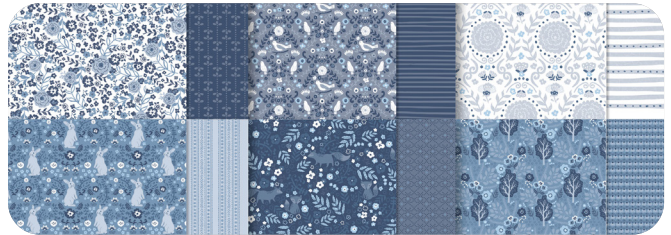

15% OFF • 6–31 AUGUST

DESIGNER SERIES PAPER SALE

Exciting News! Shop select Designer Series Paper from the 2024–2025 Annual Catalog.
Stock up and save on your favorite paper for any crafting project!

BRIGHT & BEAUTIFUL 6" X 6" (15.2 X 15.2 CM)
DESIGNER SERIES PAPER
161449 | ~~\$12.50~~ \$10.62

COUNTRYSIDE INN 12" X 12" (30.5 X 30.5 CM)
DESIGNER SERIES PAPER
161467 | ~~\$12.50~~ \$10.62

COUNTRY LACE 12" X 12" (30.5 X 30.5 CM)
DESIGNER SERIES PAPER
163415 | ~~\$12.50~~ \$10.62

COUNTRY WOODS 12" X 12" (30.5 X 30.5 CM)
DESIGNER SERIES PAPER
163393 | ~~\$12.50~~ \$10.62