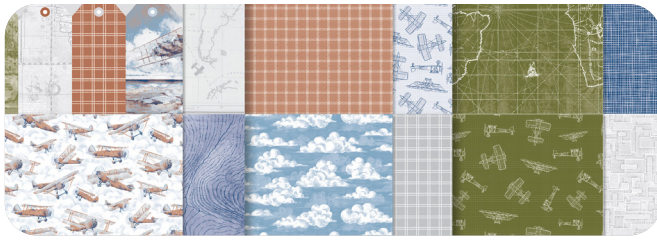

FULL OF LIFE 6" X 6" (15.2 X 15.2 CM)
DESIGNER SERIES PAPER
163357 | ~~\$12.50~~ \$10.62

LILY POND LANE 6" X 6" (15.2 X 15.2 CM)
DESIGNER SERIES PAPER
163342 | ~~\$12.50~~ \$10.62

MEDITERRANEAN BLOOMS 12" X 12" (30.5 X 30.5 CM)
DESIGNER SERIES PAPER
163284 | ~~\$12.50~~ \$10.62

PERENNIAL LAVENDER 12" X 12" (30.5 X 30.5 CM)
DESIGNER SERIES PAPER
162593 | ~~\$12.50~~ \$10.62

TAKE TO THE SKY 12" X 12" (30.5 X 30.5 CM)
DESIGNER SERIES PAPER
163436 | ~~\$12.50~~ \$10.62

THOUGHTFUL JOURNEY 12" X 12" (30.5 X 30.5 CM)
DESIGNER SERIES PAPER
163303 | ~~\$12.50~~ \$10.62