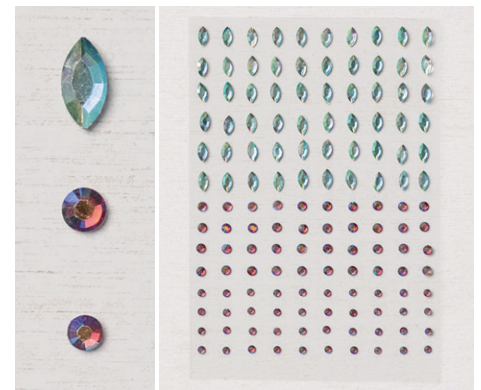

ARTWORK SHOWN AT 45%

SHOWN AT 100%

EDEN'S GARDEN CLING STAMP SET • 157823 | \$23.00

10 cling stamps | Coordinates with Eden Dies • EN FR
(suggested clear blocks: a, b, d)

DIST
INK
TIVE™

EDEN DIES • 157831 | \$35.00

5 dies | Coordinates with Eden's Garden Cling Stamp Set
Largest die: 5-1/4" x 3-7/8" (13.3 x 9.8 cm)

EVER EDEN 12" X 12" (30.5 X 30.5 CM)
SPECIALTY DESIGNER SERIES PAPER
159996 | \$15.00

12 sheets: 2 each of 6 double-sided designs
Acid free, lignin free
Evening Evergreen, gold foil, Soft Succulent
Only available while supplies last

EVER EDEN 12" X 12" (30.5 X 30.5 CM)
COTTON PAPER • 159997 | \$8.00

10 sheets: 5 each of 2 colors
Evening Evergreen, Soft Succulent
Only available while supplies last

GARDEN GEMS • 159277 | \$7.00

140 adhesive-backed gems
Round: 3 mm, 4 mm; marquise: 8 x 4 mm
Cherry Cobbler, Soft Succulent
Only available while supplies last